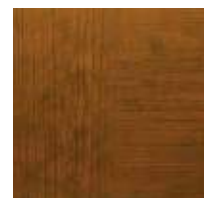

Premium Series Model 9130 with Trenton® Windows; Shown in Ultra-Grain® Cherry Finish Paint Option

FEATURES

- The painted steel surface simulates a real stained door without the hassles of staining and the ongoing maintenance of wood.
- The woodgrain runs horizontal on stiles and vertical on panels for an authentic, natural look.
- Available in Walnut, Dark, Cherry and Medium Finishes that complement entry doors, shutters and other exterior stained wood products.
- Available on select Gallery® Collection 3-Layer and Premium Series models.
- The exterior surface has a stucco texture for a more natural woodgrain look vs. a woodgrain texture that runs in one direction.
- Qualified Gallery® Collection and Premium Series doors are available in specific WINDCODE® ratings.

Window frames, grilles and inserts are color matched to coordinate with each finish. All window options are available.

FINISHES

GALLERY® COLLECTION ULTRA-GRAIN® FINISHES

Walnut Finish

Dark Finish

Medium Finish

PREMIUM SERIES ULTRA-GRAIN® FINISHES

Walnut Finish

Cherry Finish

Medium Finish

Note: Due to the printing process, color may vary from actual product color. Please see your Clopay Dealer for actual color sample.