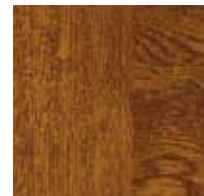

Premium Series Model 9130 with Trenton® Windows; Shown in Ultra-Grain® Cherry Finish Paint Option

FEATURES

- The painted steel surface simulates a real stained door without the hassles of staining and the ongoing maintenance of wood.
- The woodgrain runs horizontal on stiles and vertical on panels for an authentic, natural look.
- Available in Walnut, Dark, Cherry and Medium Finishes that complement entry doors, shutters and other exterior stained wood products.
- Available on select Gallery® Collection 3-Layer and Premium Series models.
- The exterior surface has a stucco texture for a more natural woodgrain look vs. a woodgrain texture that runs in one direction.
- Qualified Gallery® Collection and Premium Series doors are available in specific WINDCODE® ratings.

Window frames, grilles and inserts are color matched to coordinate with each finish. All window options are available.

FINISHES

GALLERY® COLLECTION ULTRA-GRAIN® FINISHES

Walnut Finish

Dark Finish

Medium Finish